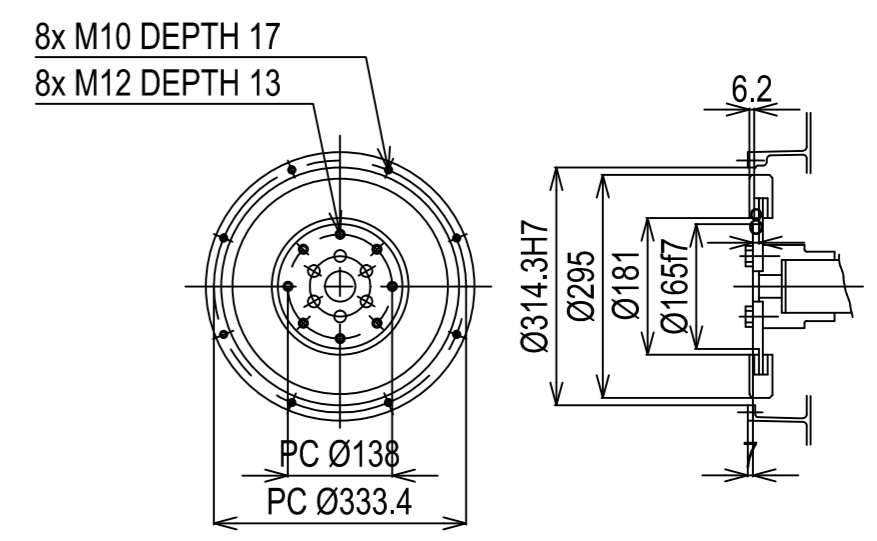

DETAIL OF COUPLING (1:5)

DETAIL OF FRONT PTO

CRANK CENTER

DETAIL OF MOUNTING BLOCK (1:5)

| | | |
|-------------------|--------------------------|------------------|
| Series: HA2 | Engine: 6HA2M-WDTxYX-120 | Release: R2011-1 |
| Scale: 1:10 (1:5) | Date: 01-01-2011 | Dimensions: mm |