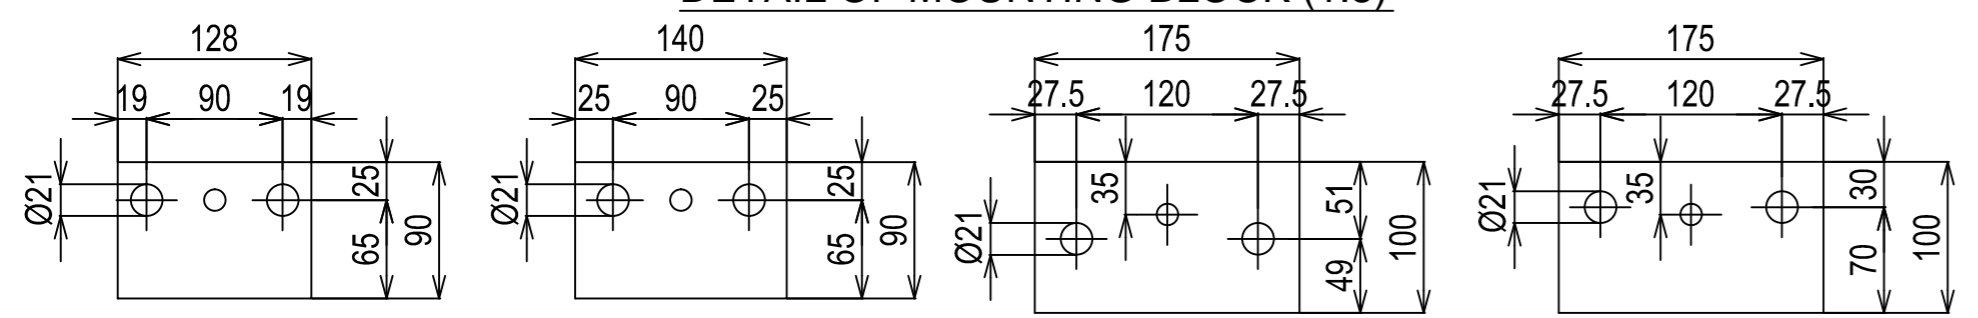

DETAIL OF COUPLING (1:5)

DETAIL OF FRONT PTO

CRANK CENTER

DETAIL OF MOUNTING BLOCK (1:5)

| | | |
|-------------------|--------------------------|------------------|
| Series: HA2 | Engine: 6HA2M-WDTxYX-120 | Release: R2011-1 |
| Scale: 1:10 (1:5) | Date: 01-01-2011 | Dimensions: mm |