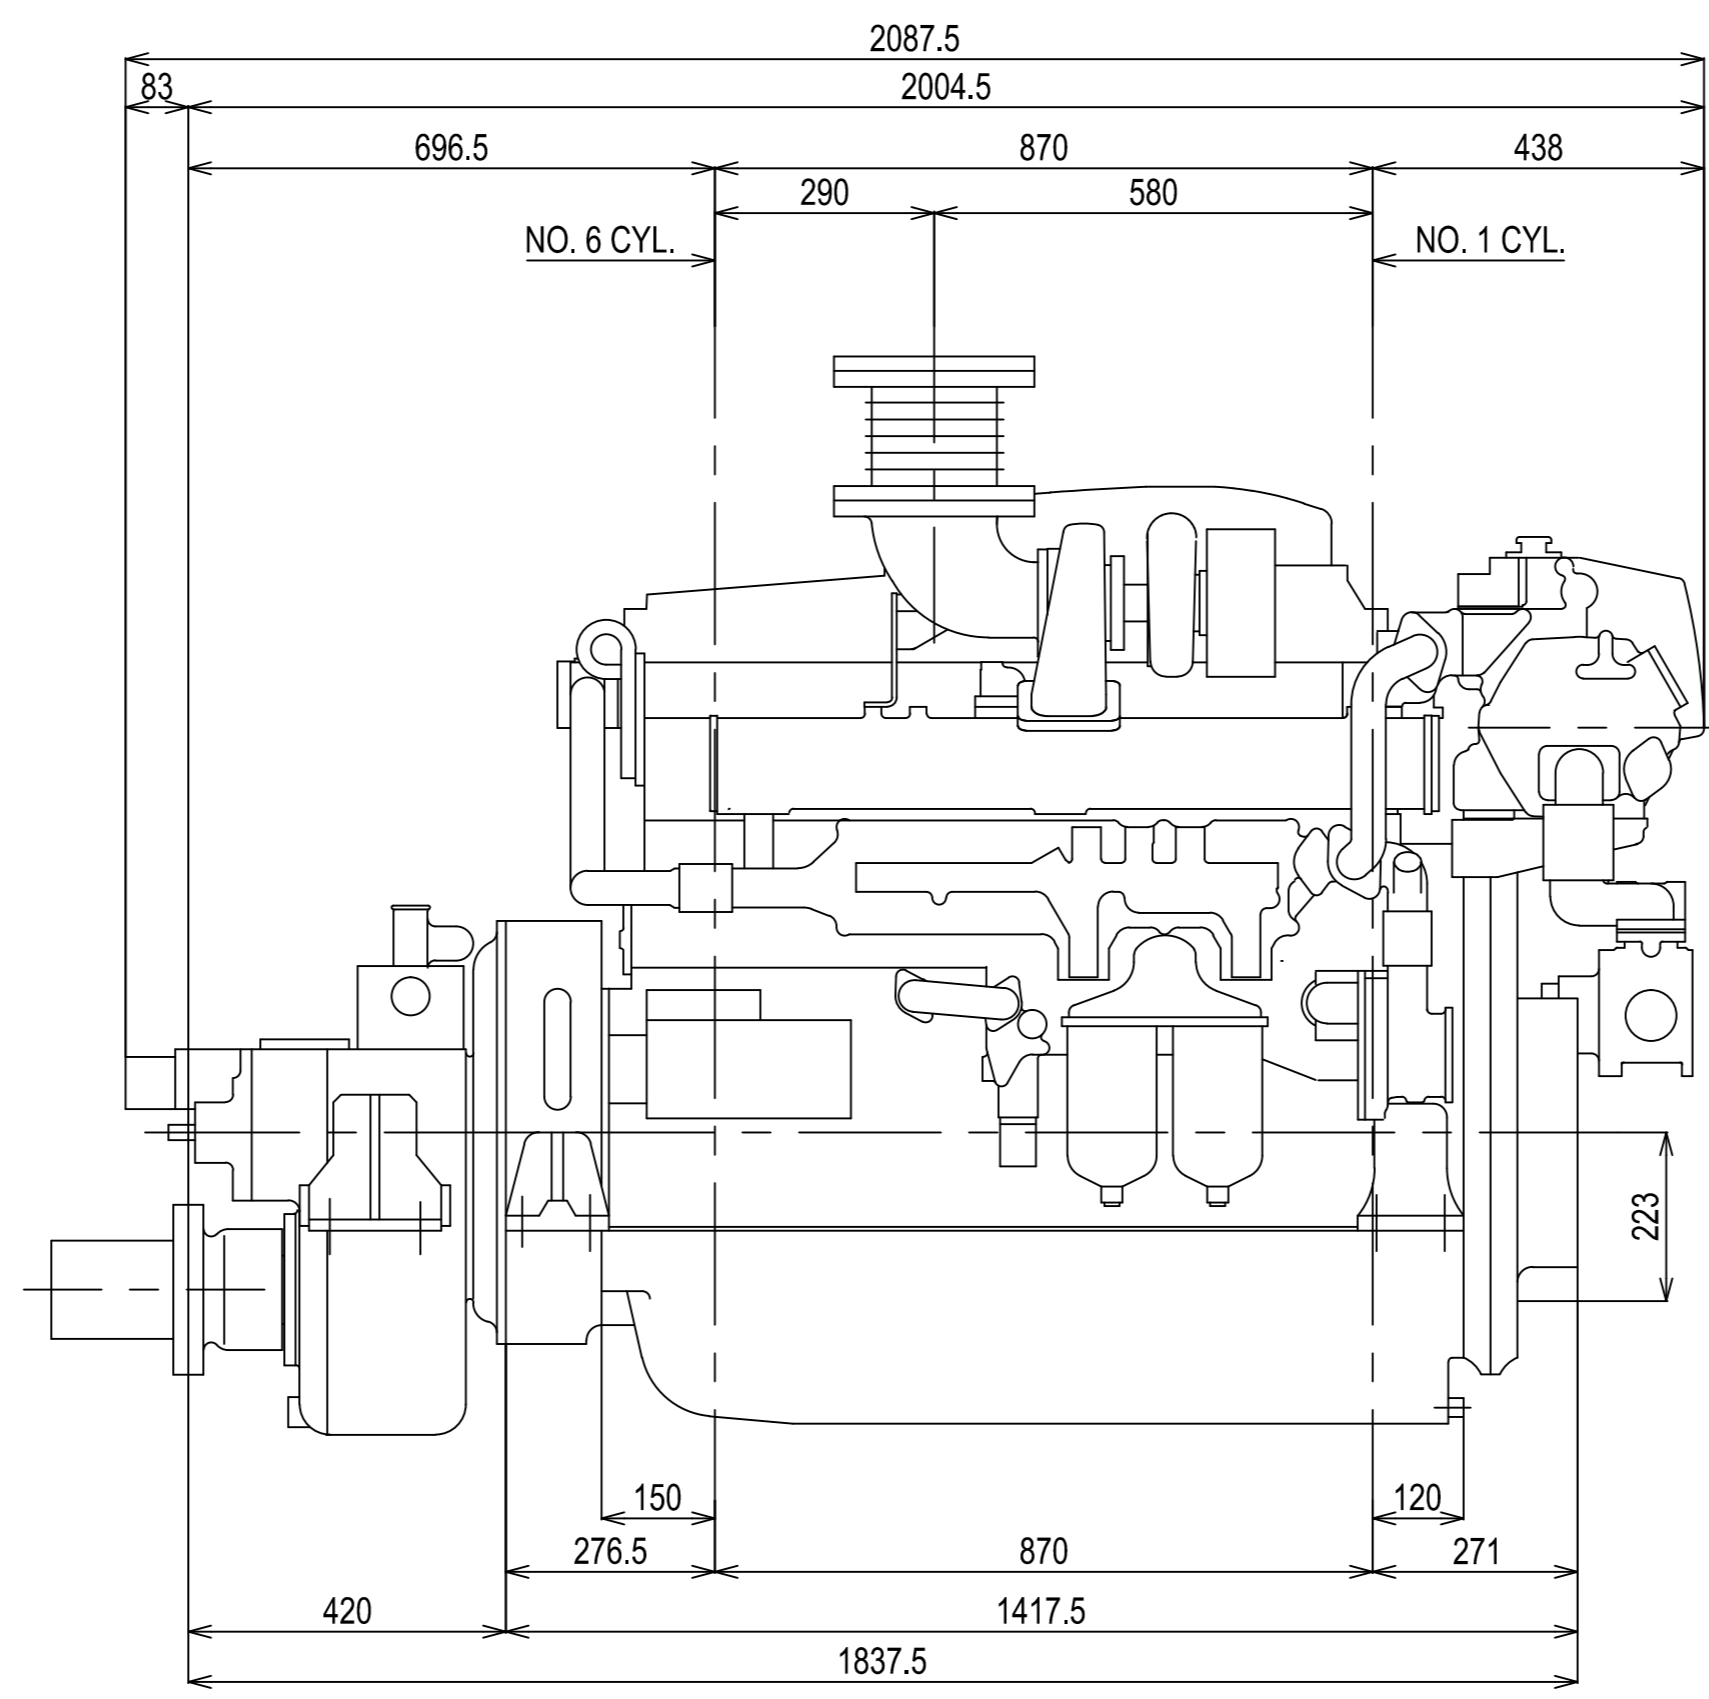

DETAIL OF COUPLING (1:5)

DETAIL OF FRONT PTO

CRANK CENTER

DETAIL OF MOUNTING BLOCK (1:5)

| | | |
|-------------------|--------------------------|------------------|
| Series: HA2 | Engine: 6HA2M-WDTxYX-120 | Release: R2011-1 |
| Scale: 1:10 (1:5) | Date: 01-01-2011 | Dimensions: mm |