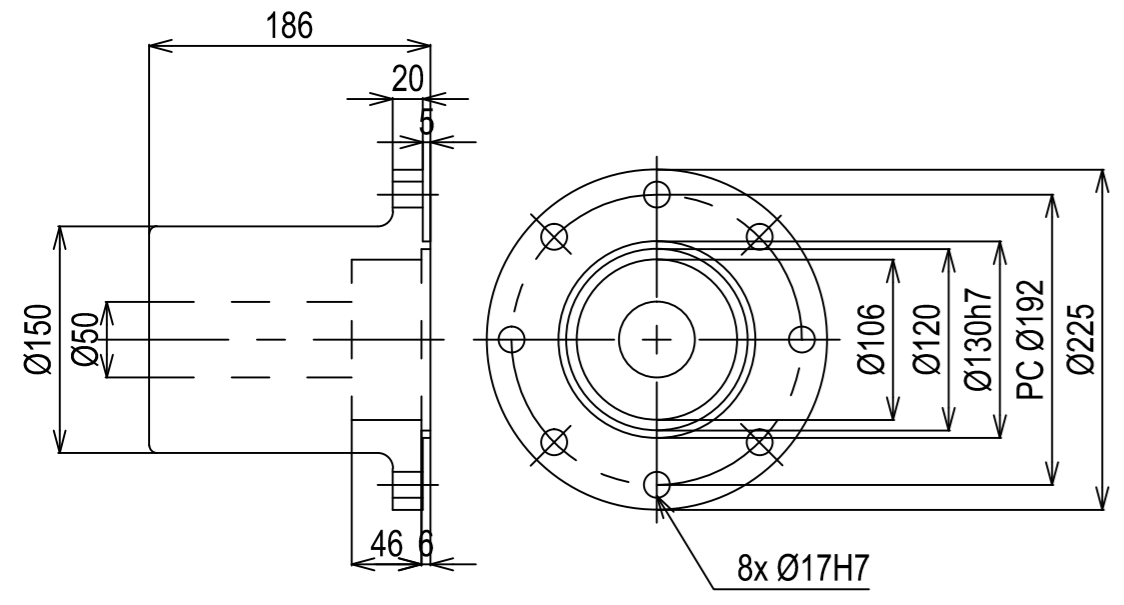

DETAIL OF COUPLING (1:5)

DETAIL OF FRONT PTO

CRANK CENTER

DETAIL OF MOUNTING BLOCK (1:5)

| | | |
|-------------------|--------------------------|------------------|
| Series: HA2 | Engine: 6HA2M-WDTxYX-120 | Release: R2011-1 |
| Scale: 1:10 (1:5) | Date: 01-01-2011 | Dimensions: mm |