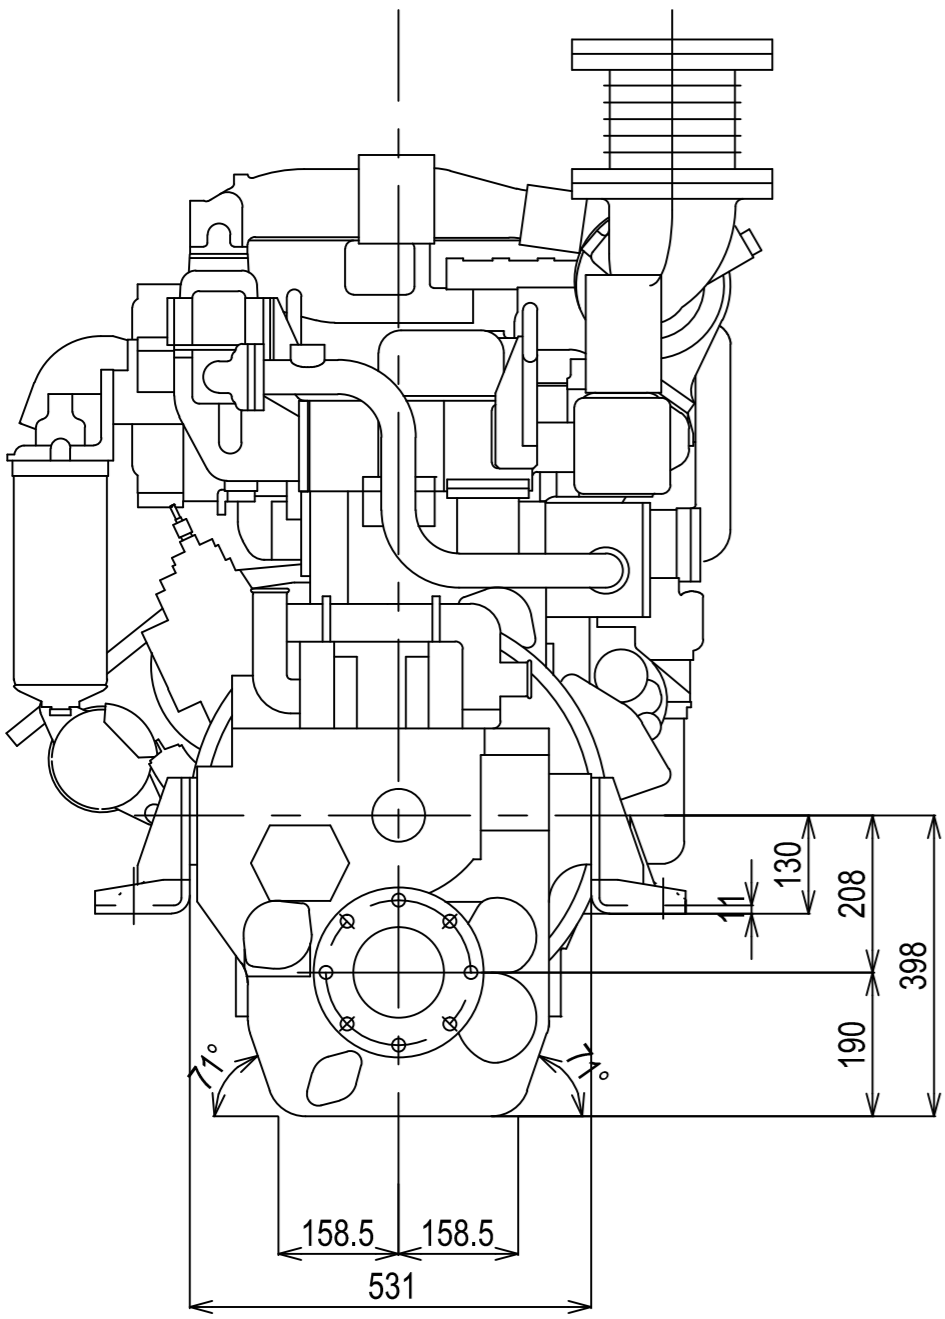

DETAIL OF COUPLING (1:5)

DETAIL OF FRONT PTO

CRANK CENTER

DETAIL OF MOUNTING BLOCK (1:5)

| | | |
|-------------------|--------------------------|------------------|
| Series: HA2 | Engine: 6HA2M-WDTxYX-120 | Release: R2011-1 |
| Scale: 1:10 (1:5) | Date: 01-01-2011 | Dimensions: mm |