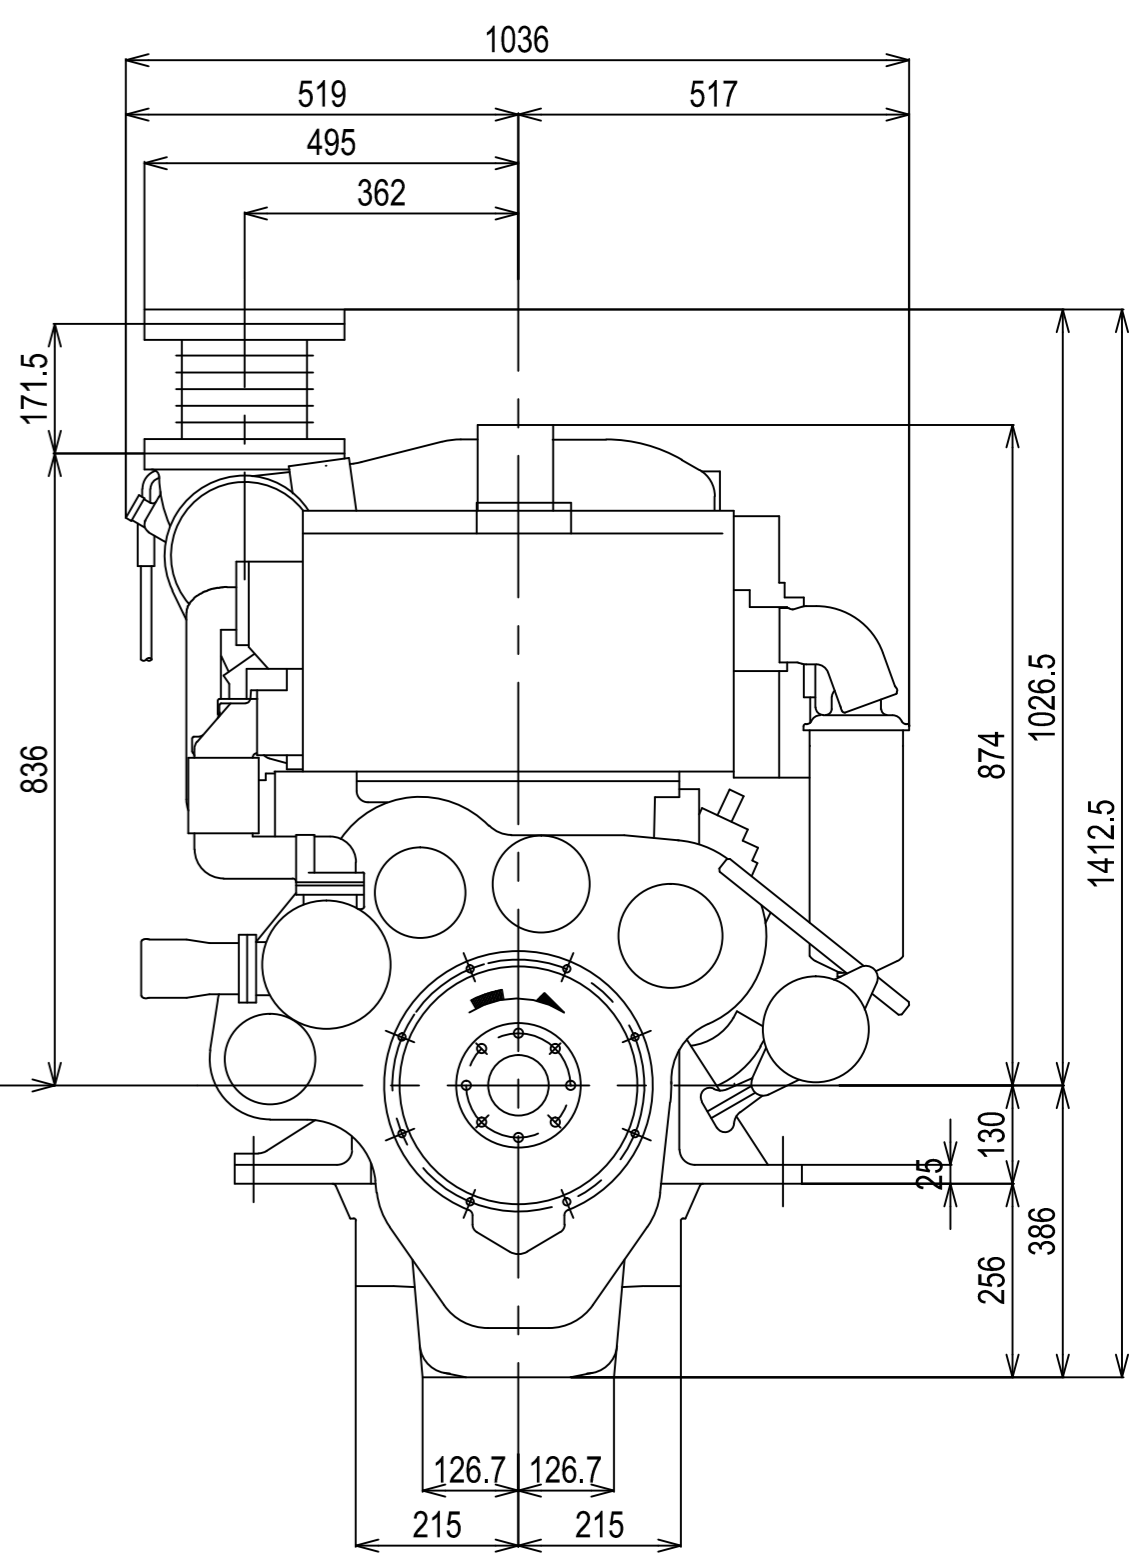

DETAIL OF COUPLING (1:5)

DETAIL OF FRONT PTO

CRANK CENTER

DETAIL OF MOUNTING BLOCK (1:5)

| | | |
|-------------------|--------------------------|------------------|
| Series: HA2 | Engine: 6HA2M-WDTxYX-120 | Release: R2011-1 |
| Scale: 1:10 (1:5) | Date: 01-01-2011 | Dimensions: mm |