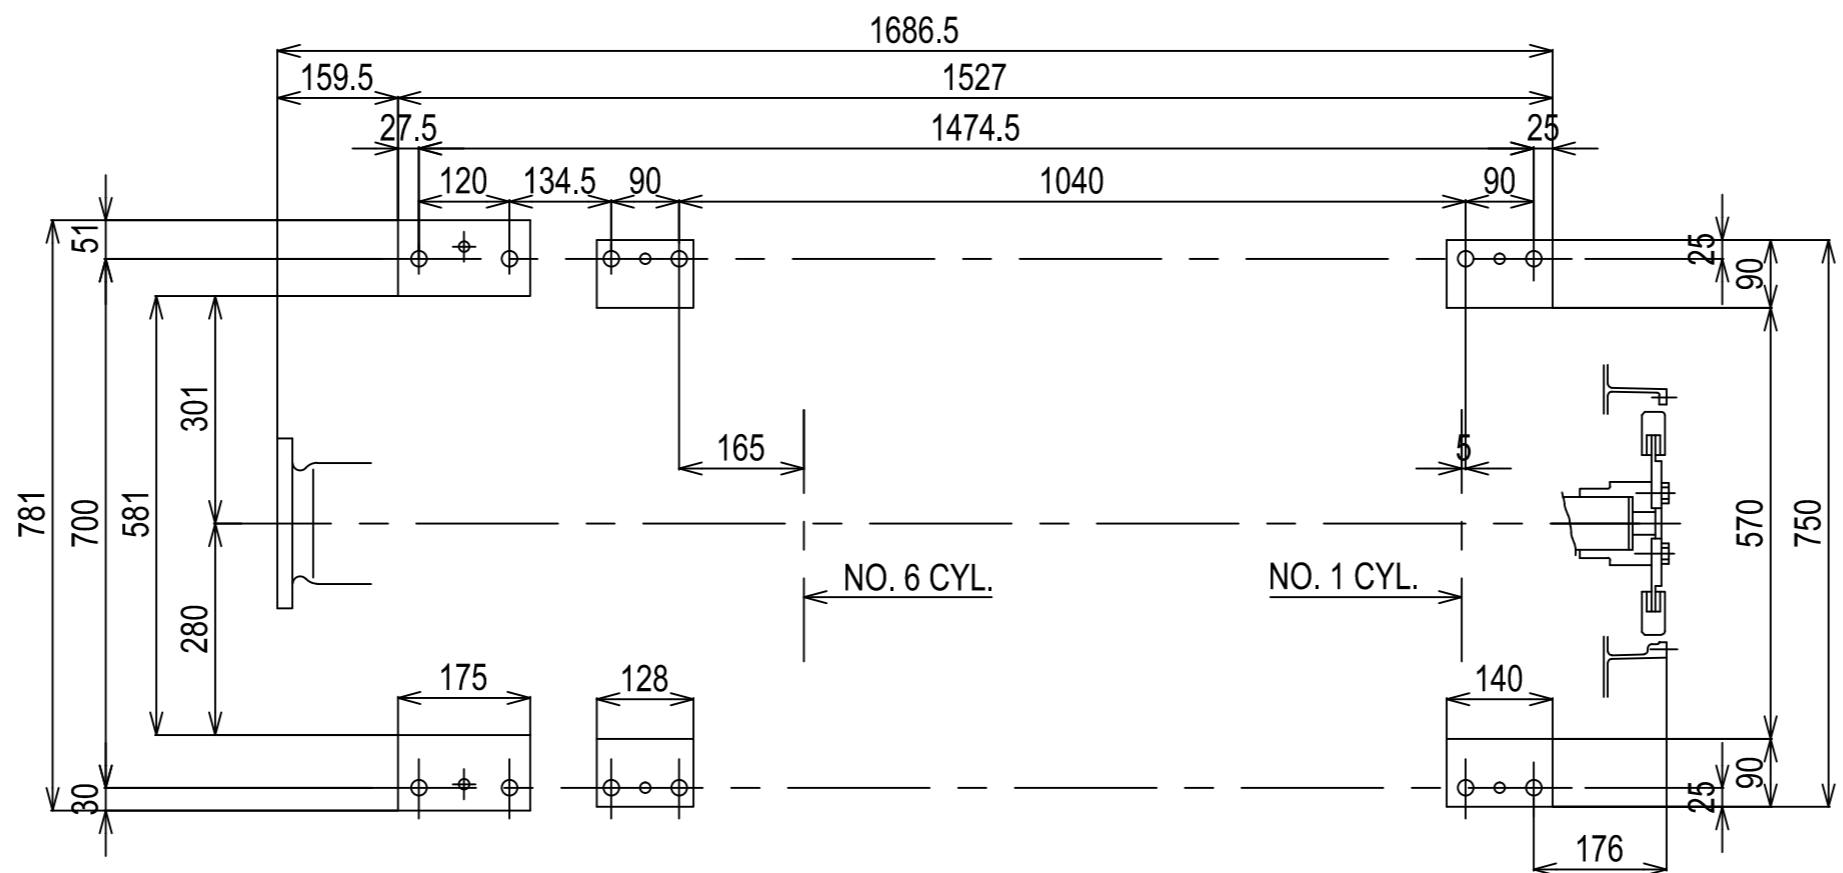

DETAIL OF COUPLING (1:5)

DETAIL OF FRONT PTO

CRANK CENTER

DETAIL OF MOUNTING BLOCK (1:5)

| | | |
|-------------------|--------------------------|------------------|
| Series: HA2 | Engine: 6HA2M-WDTxYX-120 | Release: R2011-1 |
| Scale: 1:10 (1:5) | Date: 01-01-2011 | Dimensions: mm |